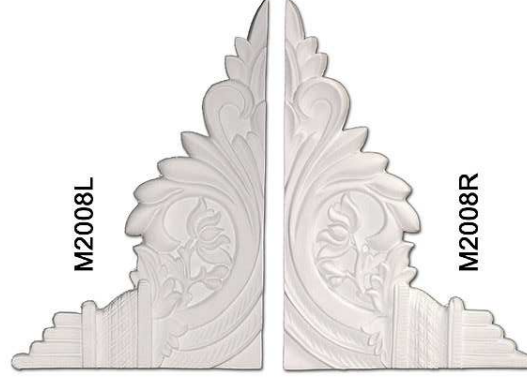

EZ-8105HW
32" H x 15" W

EZ-8106HW
10" H x 15" W

ET-8105HW

EZ-8107HW
41.5" H x 14" W

EZ-8108HW
14" H x 14" W

EZ-8107HW

Detail Design

Overdoor Decor

Available
in many
finishes!

HF7193

40" W x 20" H x 3.5" D
Shown in Wood Tone

ET-2833HW | 9 H x 32 W x 1.75 D

ET-88167WW

Size = 5.0" H x 4.3" W x 96" L Breadth = 6.5"

ET-88306

Size = 9.3" H x 7.6" W x 96" L Breadth = 12"

ET-88266CS

Size = 5.9" H x 2.4" W x 94.5" L Breadth = 6.4"

ET-88274HW

Size = 4.8" H x 4.3" W x 95.5" L Breadth = 6.5"

ET88282WG

Size = 4.9" H x 4.1" W x 96" L Breadth = 6.4"

ES9221med pattern shown is 78.75 W x 33.75 H x .5

ES-9207ABHWlg 11.8 x 7.9 x .8

GF2040 6Dia x .6

GF2050med-7.5 W x 7 H x 0.6' D

G2168med 5.3" H x 10.6" W x 1.0" D

GF2088
12.6" h x 22.2" w x 1" d

GF2083
8" dia x .5" d

GF2038med7.5" H x 17.5" W x 0.5" D

Stingwood