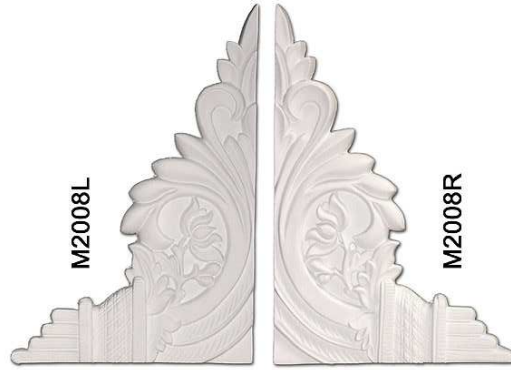

EZ-8105HW
32" H x 15" W

EZ-8106HW
10" H x 15" W

ET-8105HW

EZ-8107HW
41.5" H x 14" W

EZ-8108HW
14" H x 14" W

EZ-8107HW

Detail Design

Overdoor Decor

Available
in many
finishes!

HF7193

40" W x 20" H x 3.5" D
Shown in Wood Tone

ET-2833HW | 9 H x 32 W x 1.75 D

ET-88167WW

Size = 5.0" H x 4.3" W x 96" L Breadth = 6.5"

ET-88306

Size = 9.3" H x 7.6" W x 96" L Breadth = 12"

ET-88266CS

Size = 5.9" H x 2.4" W x 94.5" L Breadth = 6.4"

ET-88274HW

Size = 4.8" H x 4.3" W x 95.5" L Breadth = 6.5"

ET88282WG

Size = 4.9" H x 4.1" W x 96" L Breadth = 6.4"

ES9221med pattern shown is 78.75 W x 33.75 H x .5

ES-9207ABHWlg 11.8 x 7.9 x .8

GF2040 6Dia x .6

GF2050med-7.5 W x 7 H x 0.6' D

G2168med 5.3" H x 10.6" W x 1.0" D

GF2088
12.6" h x 22.2" w x 1" d

GF2083
8" dia x .5" d

GF2038med7.5" H x 17.5" W x 0.5" D

Stingwood